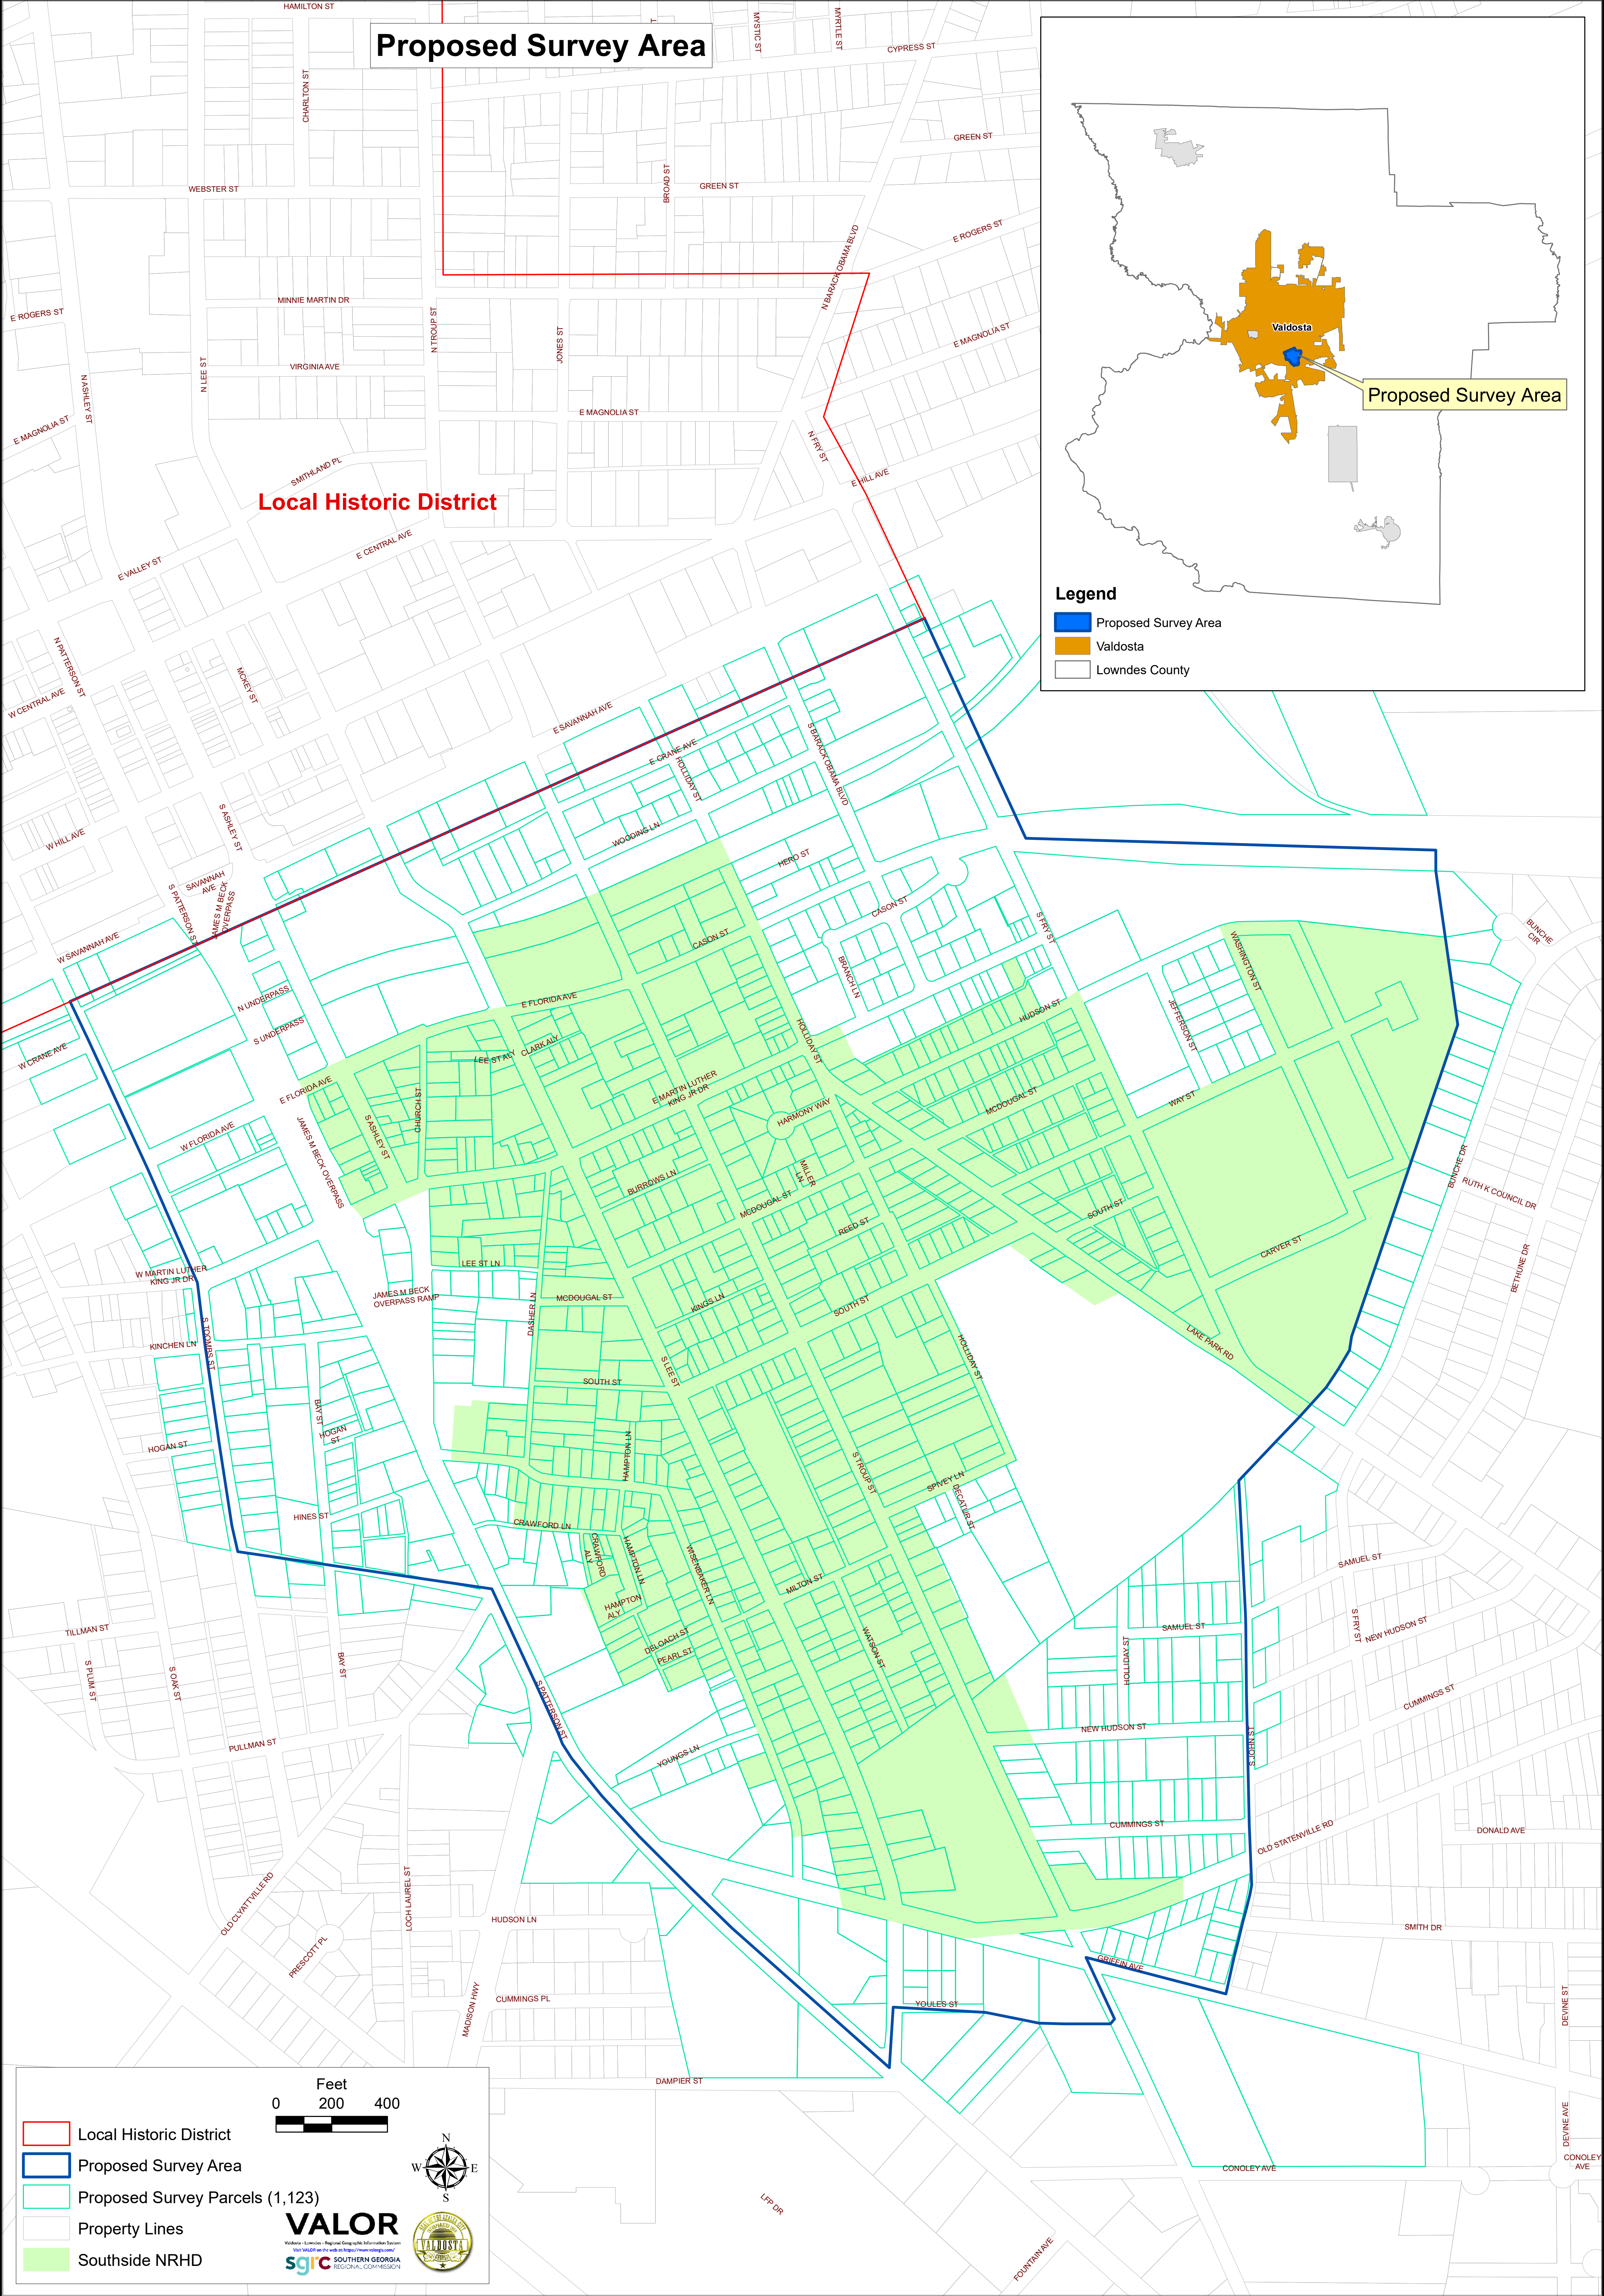

Proposed Survey Area

Local Historic District

Legend

- Proposed Survey Area
- Valdosta
- Lowndes County

0 200 400 Feet

- Local Historic District
- Proposed Survey Area
- Proposed Survey Parcels (1,123)
- Property Lines
- Southside NRHD