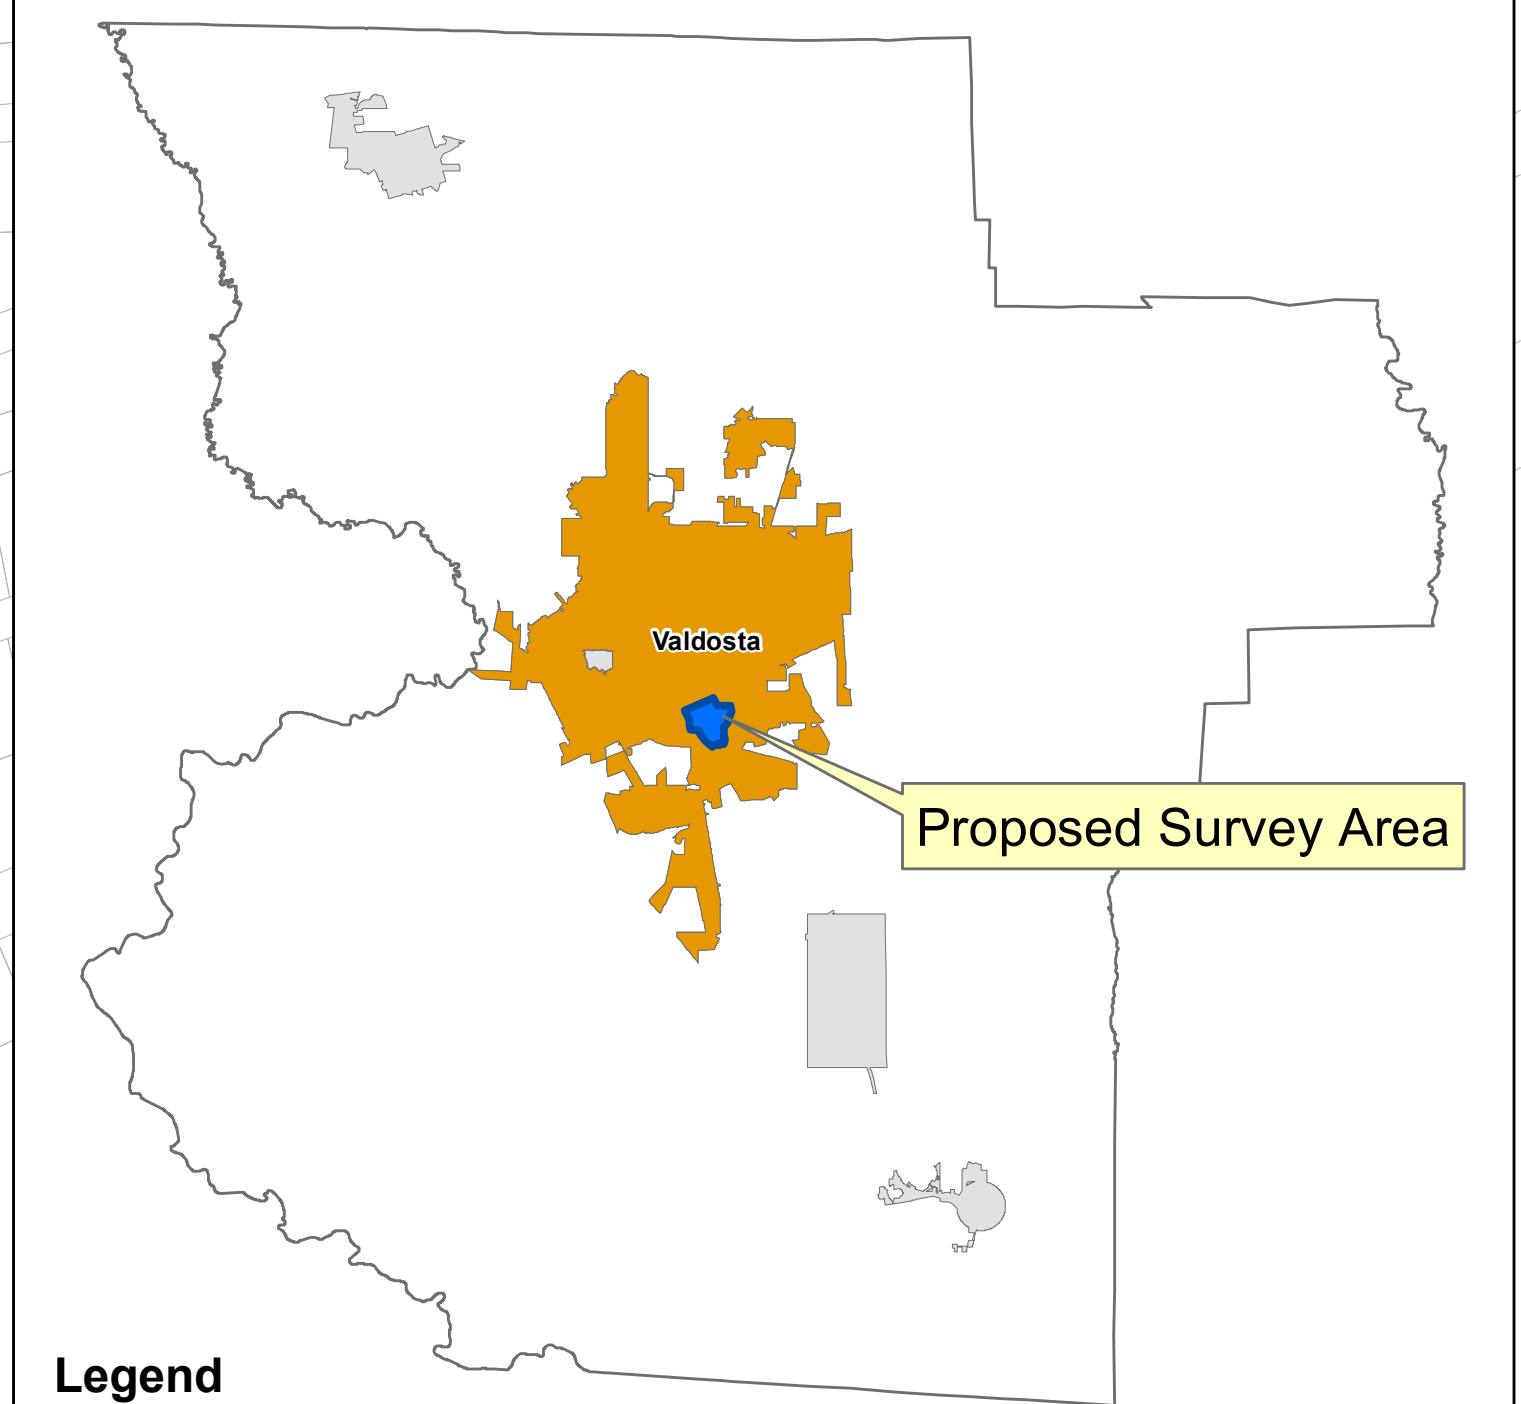

Proposed Survey Area

Local Historic District

Legend

- Proposed Survey Area
- Valdosta
- Lowndes County

0 200 400 Feet

- Local Historic District
- Proposed Survey Area
- Proposed Survey Parcels (1,123)
- Property Lines
- Southside NRHD